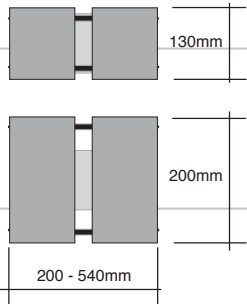

EPSILON

CUSTOM ARCHITECTURAL LIGHTING

www.epsilonlighting.com

Cast concrete construction.
Colour dyed options available
2,3 and 5 tier options
12 volt external transformer
In/outdoor
In-line switch
MR16 LED Lamp 230 / 110 Volts AC
Tested to and complies with AS/NZS 60598