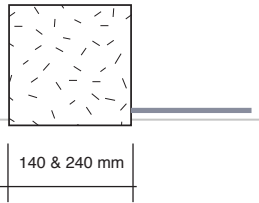

www.epsilonlighting.com

Compressed galvanized wire
Copper, brass and colour coated options available
12 volt external transformer
In/outdoor
In-line switch
MR16 LED Lamp
230 / 110 Volts AC
Tested to and complies with AS/NZS 60598