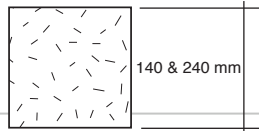

www.epsilonlighting.com

Compressed galvanized wire
Copper, brass and colour coated options available
12 volt external transformer
In/outdoor
In-line switch
MR16 LED Lamp
230 / 110 Volts AC
Tested to and complies with AS/NZS 60598