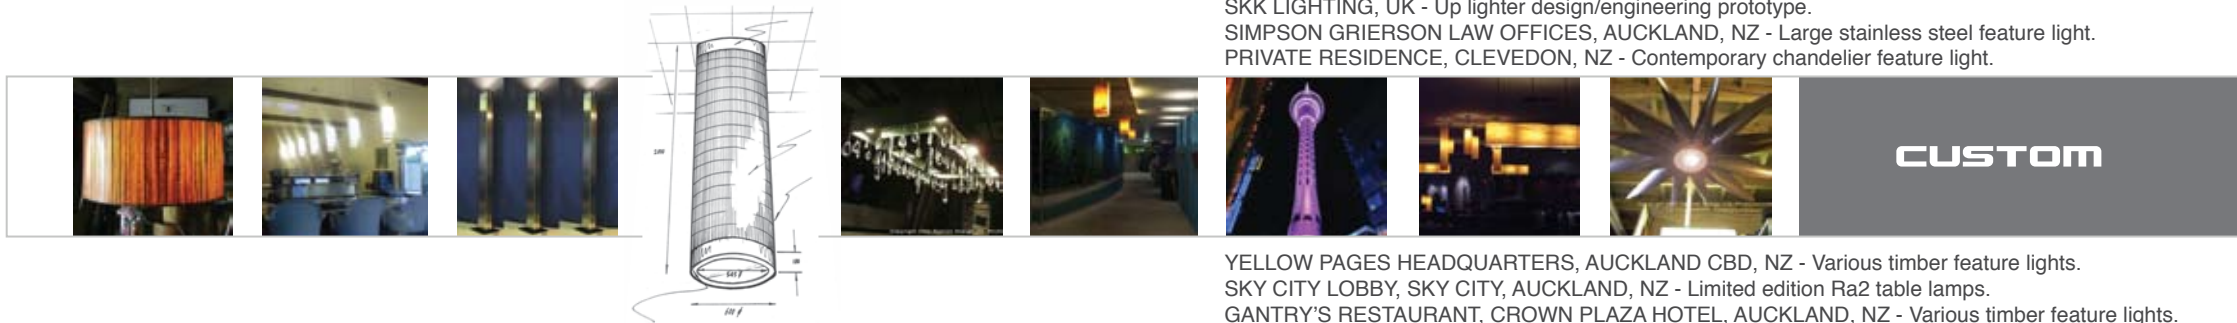

www.epsilonlighting.com

"We can give you exactly what you want"

TE PAPA CAFE, TE PAPA MUSEUM, WELLINGTON,NZ - Large timber drum feature lights.  
BLACK DOG CAFE, MATAKANA, NZ - Fibreglass pendant lights.  
SKK LIGHTING, UK - Up lighter design/engineering prototype.  
SIMPSON GRIERSON LAW OFFICES, AUCKLAND, NZ - Large stainless steel feature light.  
PRIVATE RESIDENCE, CLEVEDON, NZ - Contemporary chandelier feature light.